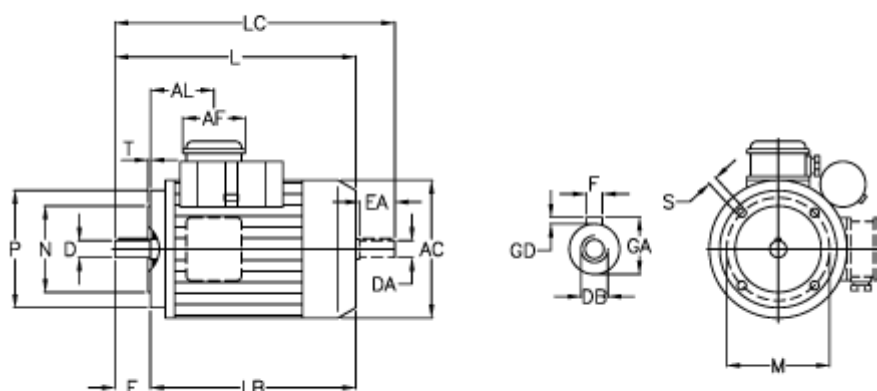

Article number: 25025465102

Description: ICME Single-phase motor M71 A4 0,25KW
4 - 1400 rpm 1x230 Volt 50Hz B14 with running capacitor

Measures

A = 112	DB = M5	K1 = 17	T = 2.5
A/F = 70	E = 30	L = 247	
AC = 137	F = 5	LB = 217	
AL = 76	GA = 16.0	LC = 281	
B = 90	GD = 5	M = 85	
C = 45	H = 71	N = 70	
CA = 86	HD = 178	P = 105	
D = 14	K = 7	S = M6	